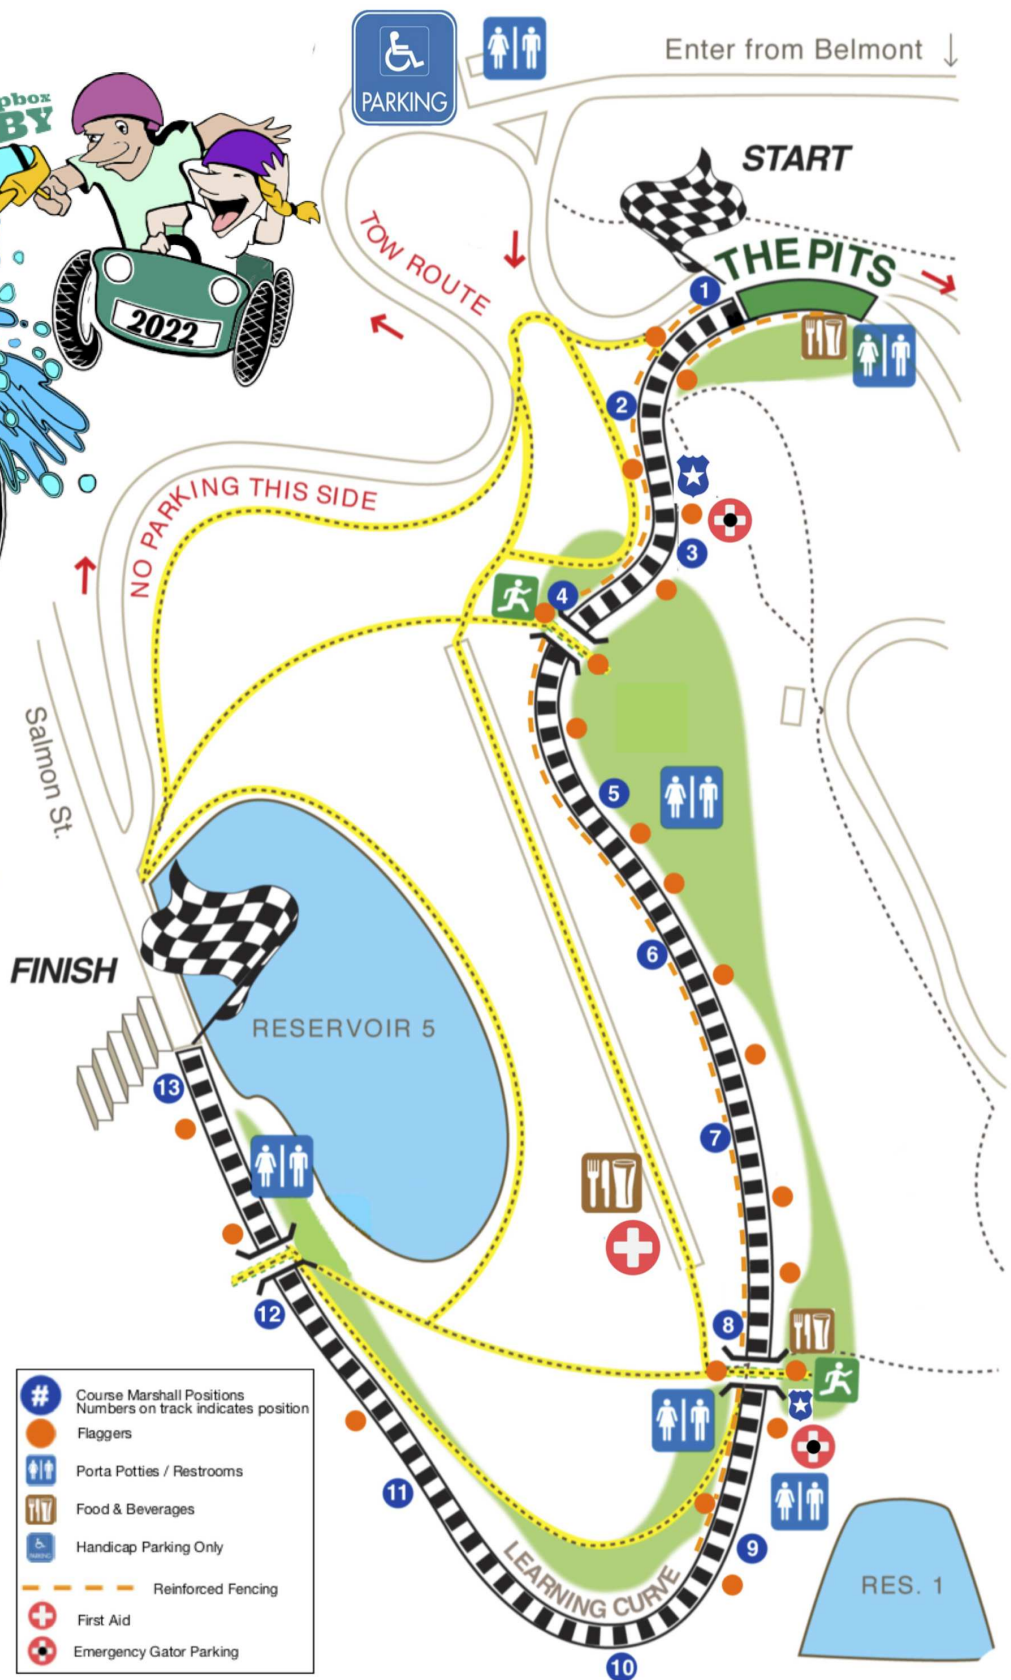

# PDX Adult Soapbox Derby

- # Course Marshall Positions  
Numbers on track indicates position
- Flaggers
- ♿ Porta Potties / Restrooms
- 🍴 Food & Beverages
- ♿ Handicap Parking Only
- Reinforced Fencing
- ⊕ First Aid
- ⊕ Emergency Gator Parking